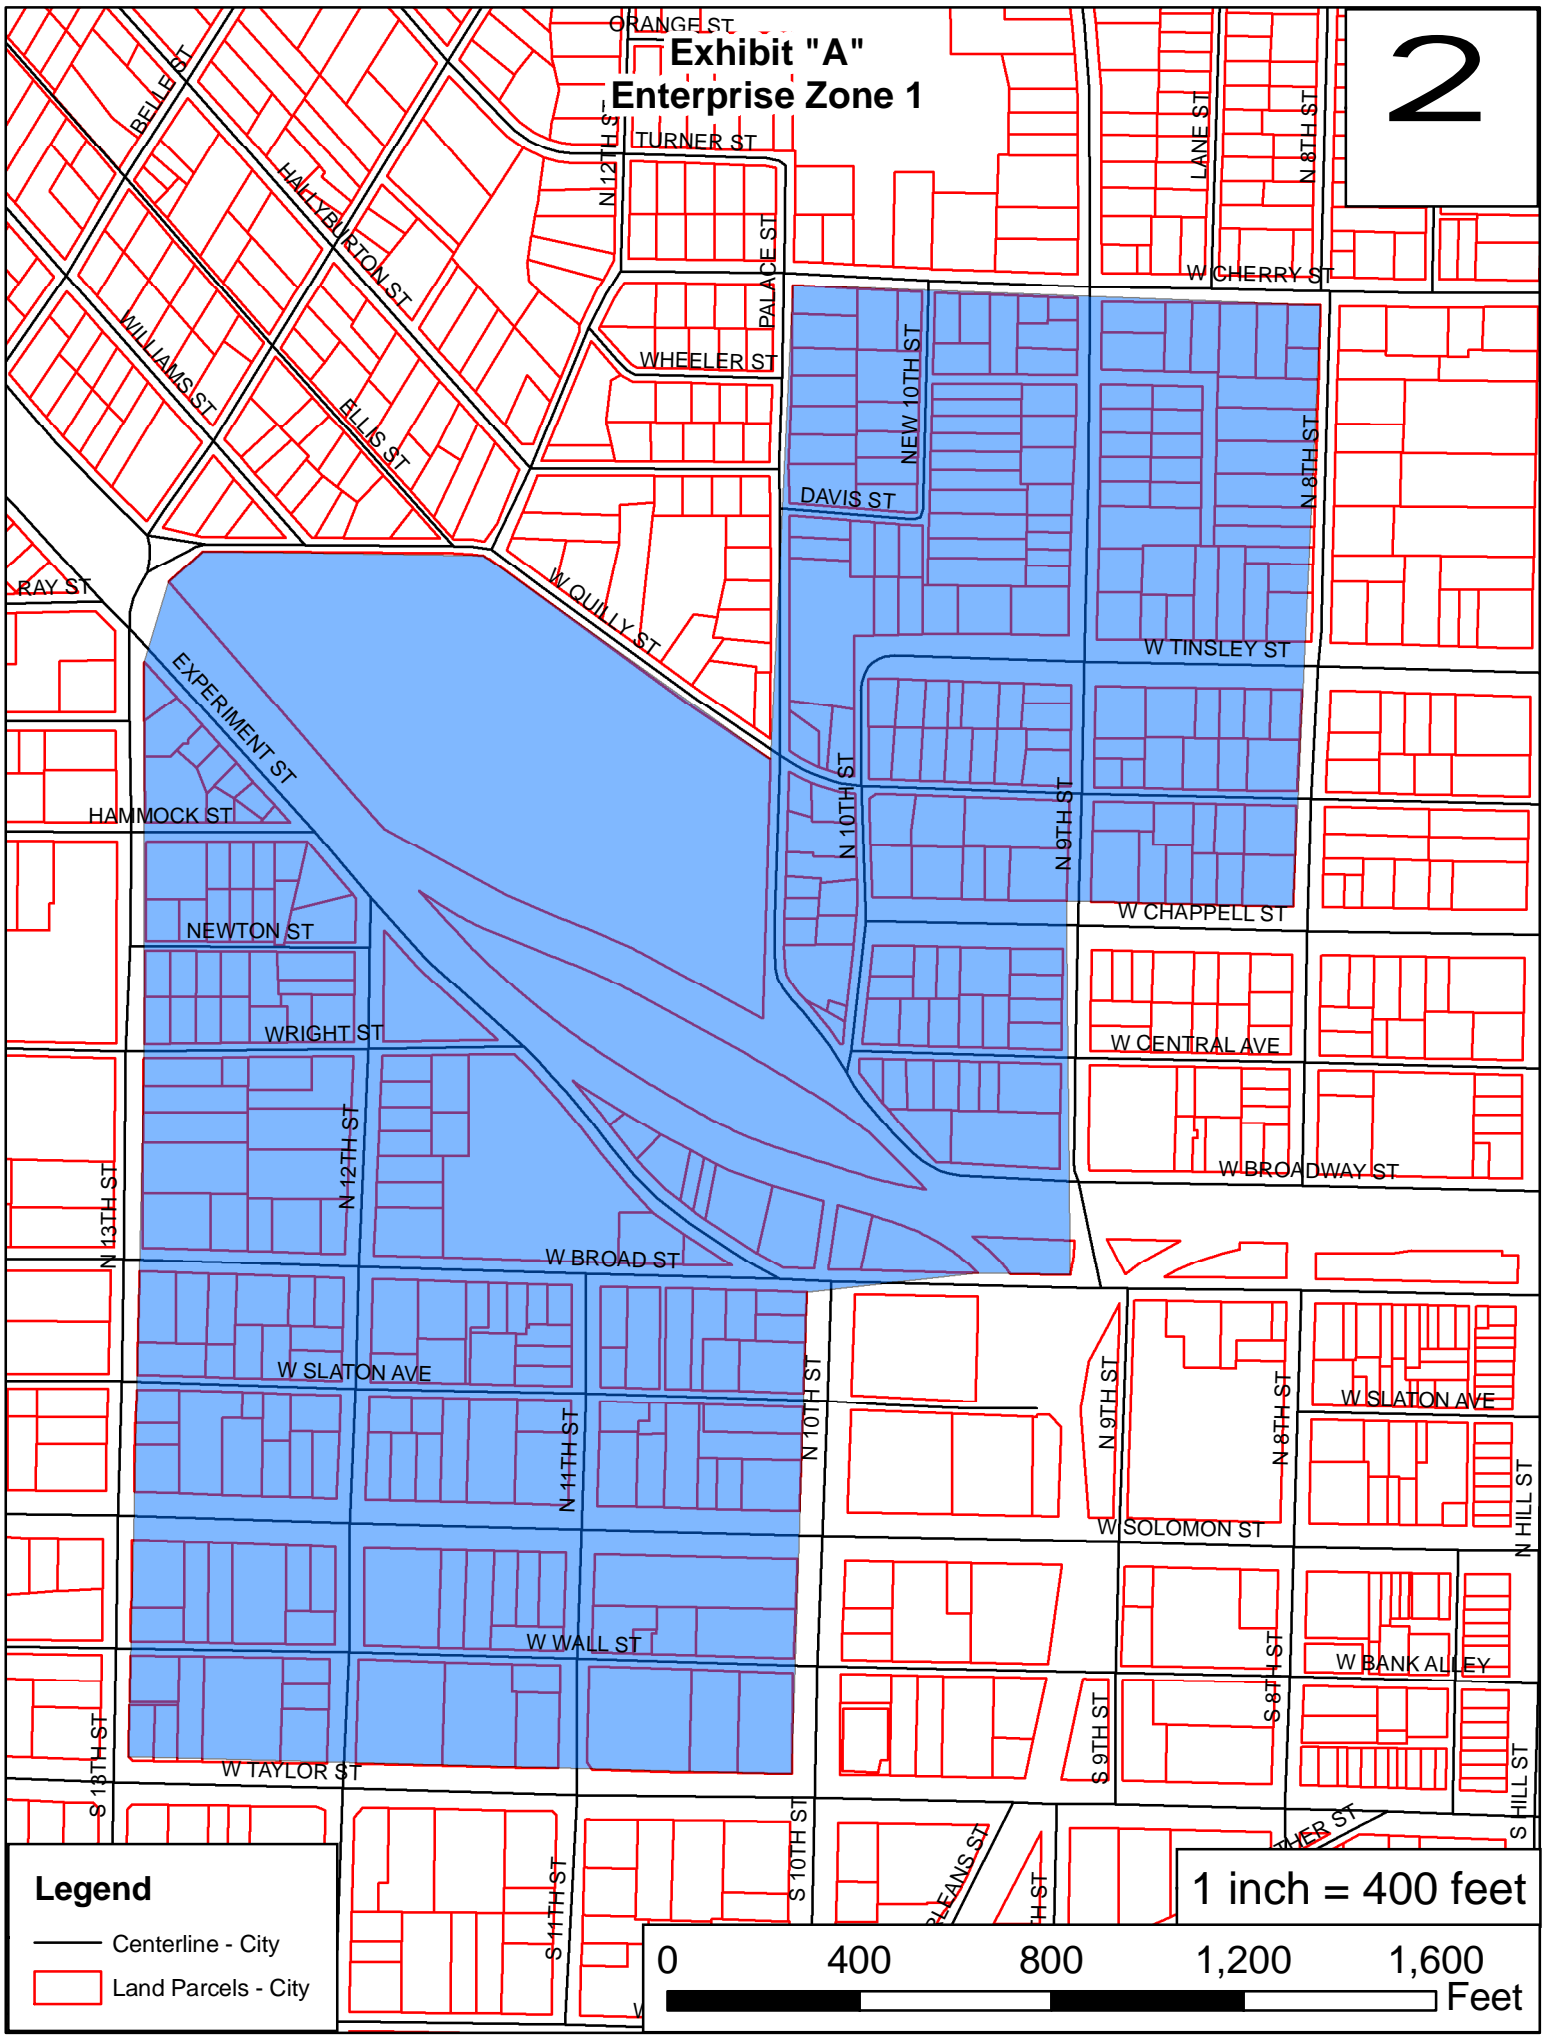

Exhibit "A"
Enterprise Zone 1

2

Legend

- Centerline - City
- Land Parcels - City

1 inch = 400 feet